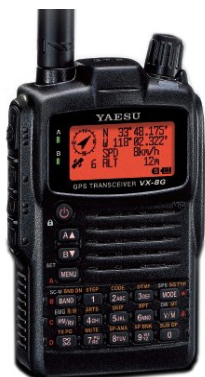

ID-880H VHF / UHF Digital Transceiver \$499.99

The Mobile Companion of the IC-80AD Handheld
Switchable VHF/UHF dual band.
The ID-880H provides VHF/UHF dual band capabilities (one band at a time) via a simple band switching system.

www.radioinc.com

G4000A Super Special \$99.95

It's back and it brought its friends!

Buy the Grundig G4000A and we will also include the AN200 AM loop antenna AND the FR350 Emergency AM/FM/SW radio.

In Stock VX-8DR Price \$439.95

A devoted APRS User Version

Full 5 watts FM 50/144/430 MHz -plus 1.5 watts on 222 MHz. 50 MHz AM included

- Blue Tooth hands-free operation with the optional BU-1 and BH-1 or BH-2
- GPS unit and antenna optional with loads of features
- APRS 1200/9600 bps data communication (B band only) 7.4 V 1100 mAh Lithium Ion battery included - 3 x AA battery cell case optional
- Small- 2.36 x 3.74 x 0.92 inches, thinner than VX-7R
- Simultaneous independent 2-signal dual receive function. Both V+V or U+U
- Weather receiving with Weather Alert & Barometer.
- Operate Amateur radio freq. while receiving FM broadcasting
- RX coverage is wider than VX-7R with independent AM/FM broadcast receiver circuit
- Smart Beacons™ Function. When using APRS for position tracking, the beacon timing is automatically adjusted to your traveling speed and location to plot a smoother trace to match your position and movement on a map.

VX-8GR Full 5 watts FM 144/430 MHz \$419.95

A lower cost 2m/440 APRS handheld. Minus a few VX-8R/DR features you may not need.

- No 6m TX/RX
- No 220 TX/RX
- No HF RX
- No Bluetooth
- NO SU-1 (Barometer sensor)
- NO WFM or AM RX
- Not water immersion for 30 min @ 1m rated