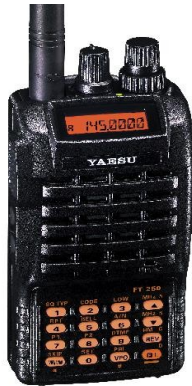

### NEW RADIOS

**FT-250R 2 Meter handheld transceiver**  
**was \$129.95 now \$119.95**

The FT-250R 2 Meter handheld transceiver features a compact design with a top mounted LCD display. This model transmits from 144 to 148 MHz with up to 5 watts. Receive range is 136-174 MHz. You get both CTCSS and DCS encode/decode. The keypad is backlit. The supply voltage is 6 to 16 VDC. The FT-250R has 209 memories and 16 keys. Manufactured to Mil-Spec 810D/E. Includes the SMA flex antenna, FNB-83 NiMH 7V 1400mAH Battery, VAC-10B charger. **Features** 209 Memories, 5 Watts RF Output, Backlit Keypad, 700mW Audio Output, PL Encode/Decode, DCS Encode/Decode

**FT-270R 2 meter handheld**  
**was \$145.95 now \$135.95**

The Yaesu FT-270R is a rugged, compact, high-performance FM mono-band 2 meter handheld delivering up to 5 watts of RF power.

Receive coverage is from 136 to 174 MHz and the memory systems boasts 200 memory channels. CTCSS and DCS encode/decode are included with split tone capability. The FT-270R is ultra rugged and submersible to