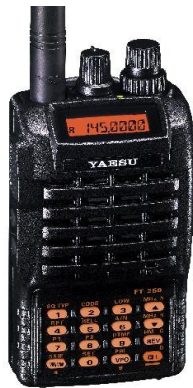

### NEW RADIOS

**FT-250R 2 Meter handheld transceiver**  
was \$129.95 now \$119.95

The FT-250R 2 Meter handheld transceiver features a compact design with a top mounted LCD display. This model transmits from 144 to 148 MHz with up to 5 watts. Receive range is 136-174 MHz. You get both CTCSS and DCS encode/decode. The keypad is backlit. The supply voltage is 6 to 16 VDC. The FT-250R has 209 memories and 16 keys. Manufactured to Mil-Spec 810D/E. Includes the SMA flex antenna, FNB-83 NiMH 7V 1400mAh Battery, VAC-10B charger. **Features** 209 Memories, 5 Watts RF Output, Backlit Keypad, 700mW Audio Output, PL Encode/Decode, DCS Encode/Decode

**FT-270R 2 meter handheld**  
was \$145.95 now \$135.95

The Yaesu FT-270R is a rugged, compact, high-performance FM mono-band 2 meter handheld delivering up to 5 watts of RF power.

Receive coverage is from 136 to 174 MHz and the memory systems boasts 200 memory channels. CTCSS and DCS encode/decode are included with split tone capability. The FT-270R is ultra rugged and submersible to IPX7 specifications (3 feet for 3 minutes). It